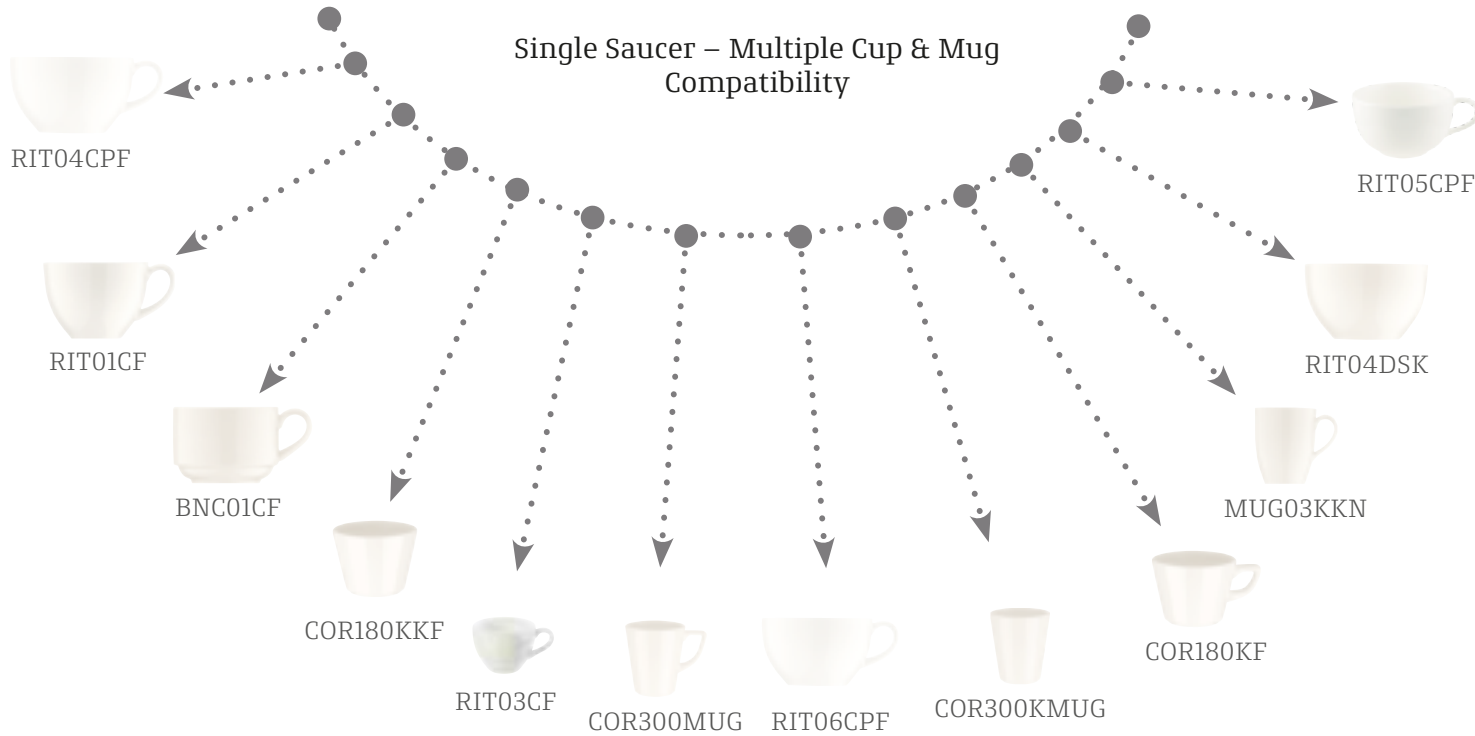

Mug

KAF350MUG x12 350cc

Saucer
RIT04CT x6 16cm

Saucer
GRM04CT x6 16cm

Single Saucer – Multiple Cup & Mug
Compatibility

cutlery

Bonna cutlery collections, perfectly coordinated with Bonna porcelain, offer an exceptional user experience through their refined aesthetics and ergonomic design. Each piece is crafted from stainless steel, providing a healthy and hygienic solution. Featuring series-specific coating colors, this category delivers a rich and versatile experience and bears the signature of some of the world's leading designers.